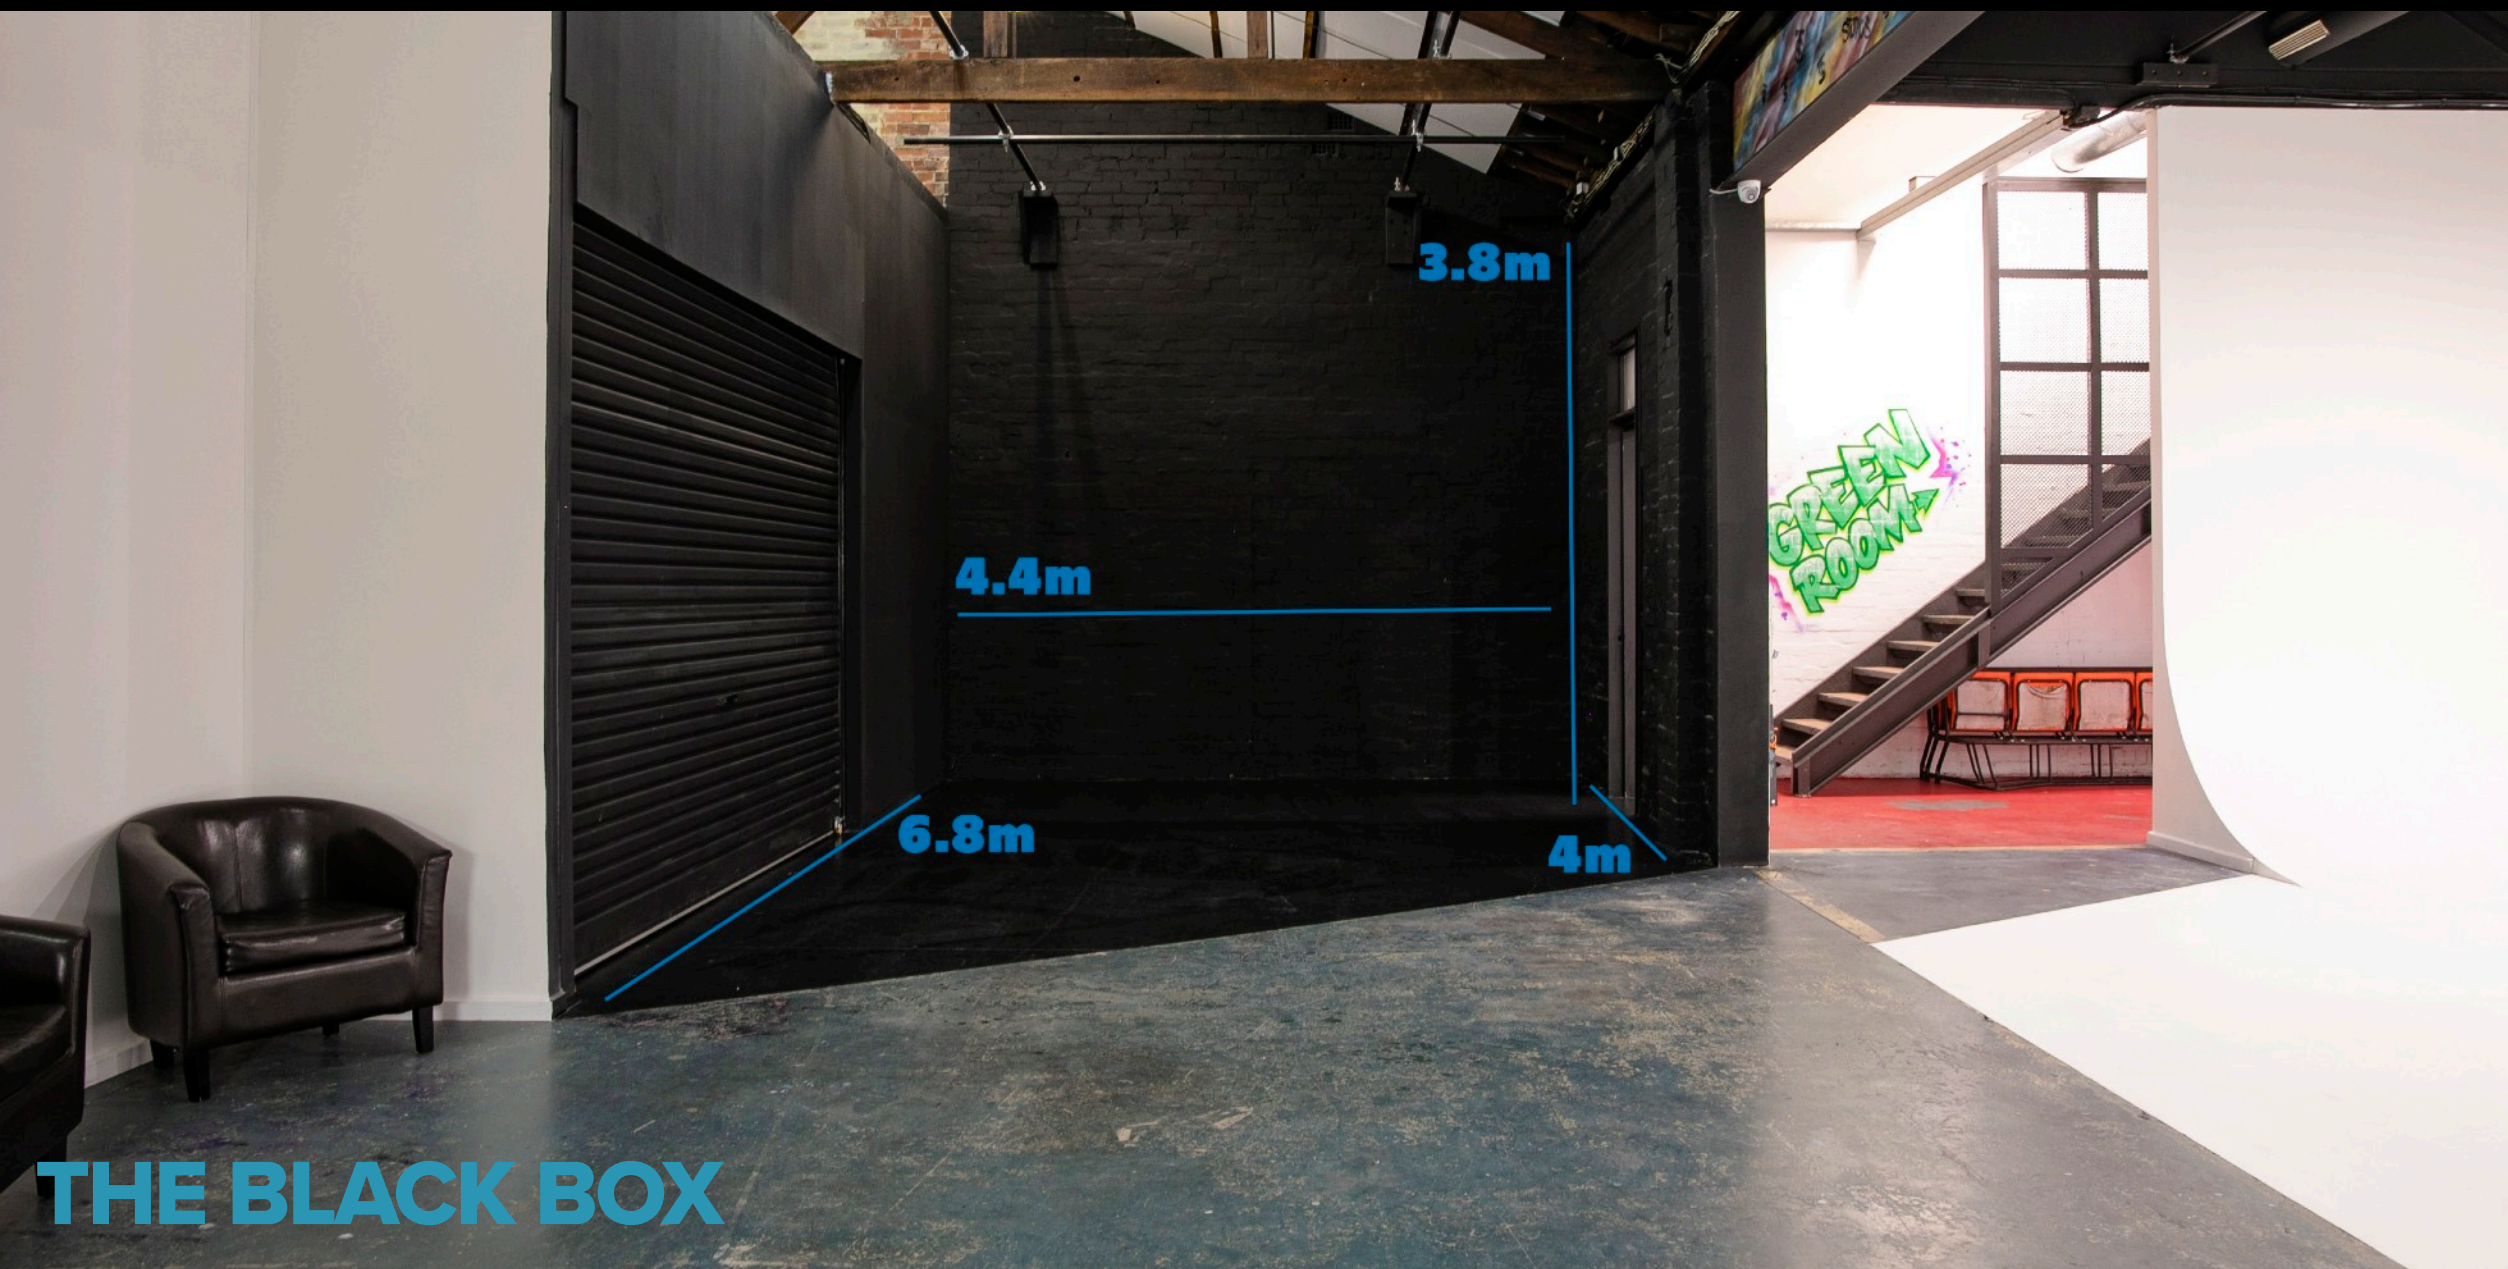

# RATE CARD

TAMALE STUDIOS - OCTOBER 2023

	Studio Taco	Studio Burrito	Studio Enchilada	Studio Enchilada Black Box Only
Location	Northcote		Brunswick East	
Half Day (5hrs)	\$275	\$450	\$650	\$550
Full Day (8hrs) 9am-5pm Only	\$400	\$700	N/A	
Full Day (11hrs)	\$550	\$850	\$1100	\$750
Multiple Days	POA		\$1000	POA
Extra Hour (Overtime)	\$80	\$120	\$150	\$150
Repaint Cyclorama	\$120	\$180	\$275	N/A
Clean Studio	\$75		\$150	
Bump In/Out (Outside Booking)	\$150			

# THE BLACK BOX

To Mitchell St

Laneway

To Donald St