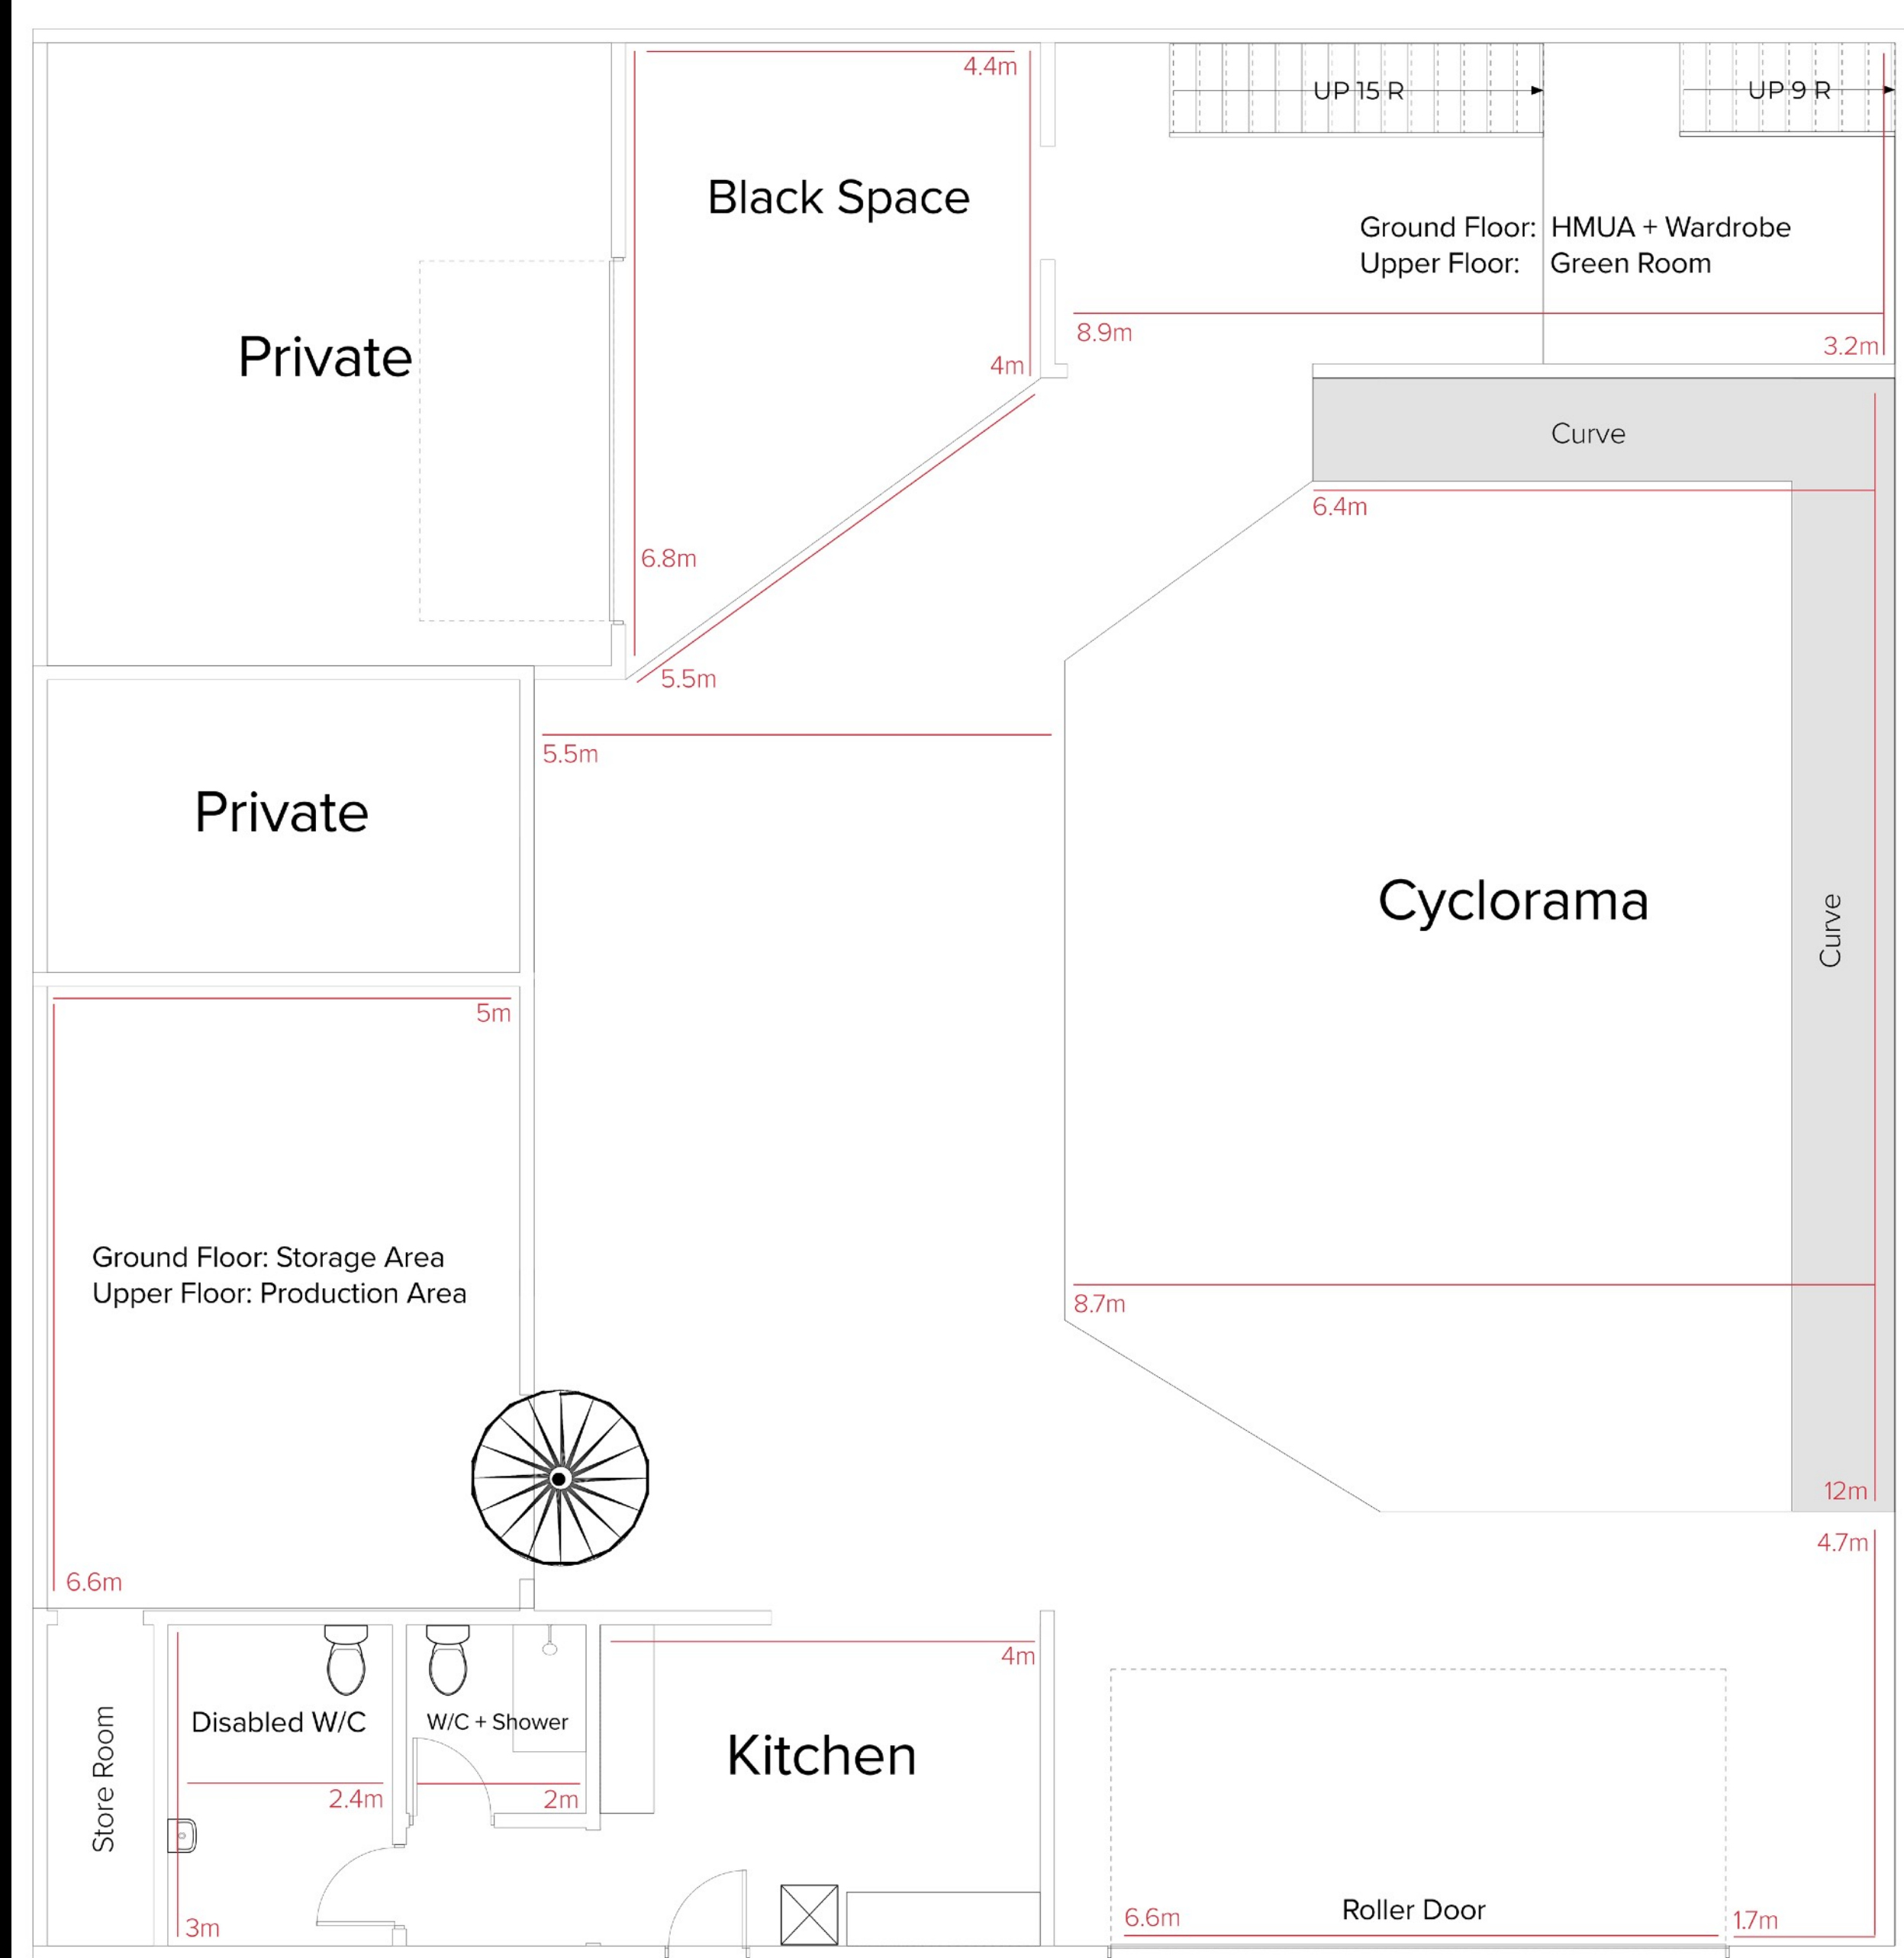

# RATE CARD

TAMALE STUDIOS - OCTOBER 2023

	Studio Taco	Studio Burrito	Studio Enchilada	Studio Enchilada Black Box Only
Location	Northcote		Brunswick East	
Half Day (5hrs)	\$275	\$450	\$650	\$550
Full Day (8hrs) 9am-5pm Only	\$400	\$700	N/A	
Full Day (11hrs)	\$550	\$850	\$1100	\$750
Multiple Days	POA		\$1000	POA
Extra Hour (Overtime)	\$80	\$120	\$150	\$150
Repaint Cyclorama	\$120	\$180	\$275	N/A
Clean Studio	\$75		\$150	
Bump In/Out (Outside Booking)	\$150			

\*all prices including GST

# BRUNSWICK EAST

# THE BLACK BOX

To Mitchell St

Laneway

To Donald St