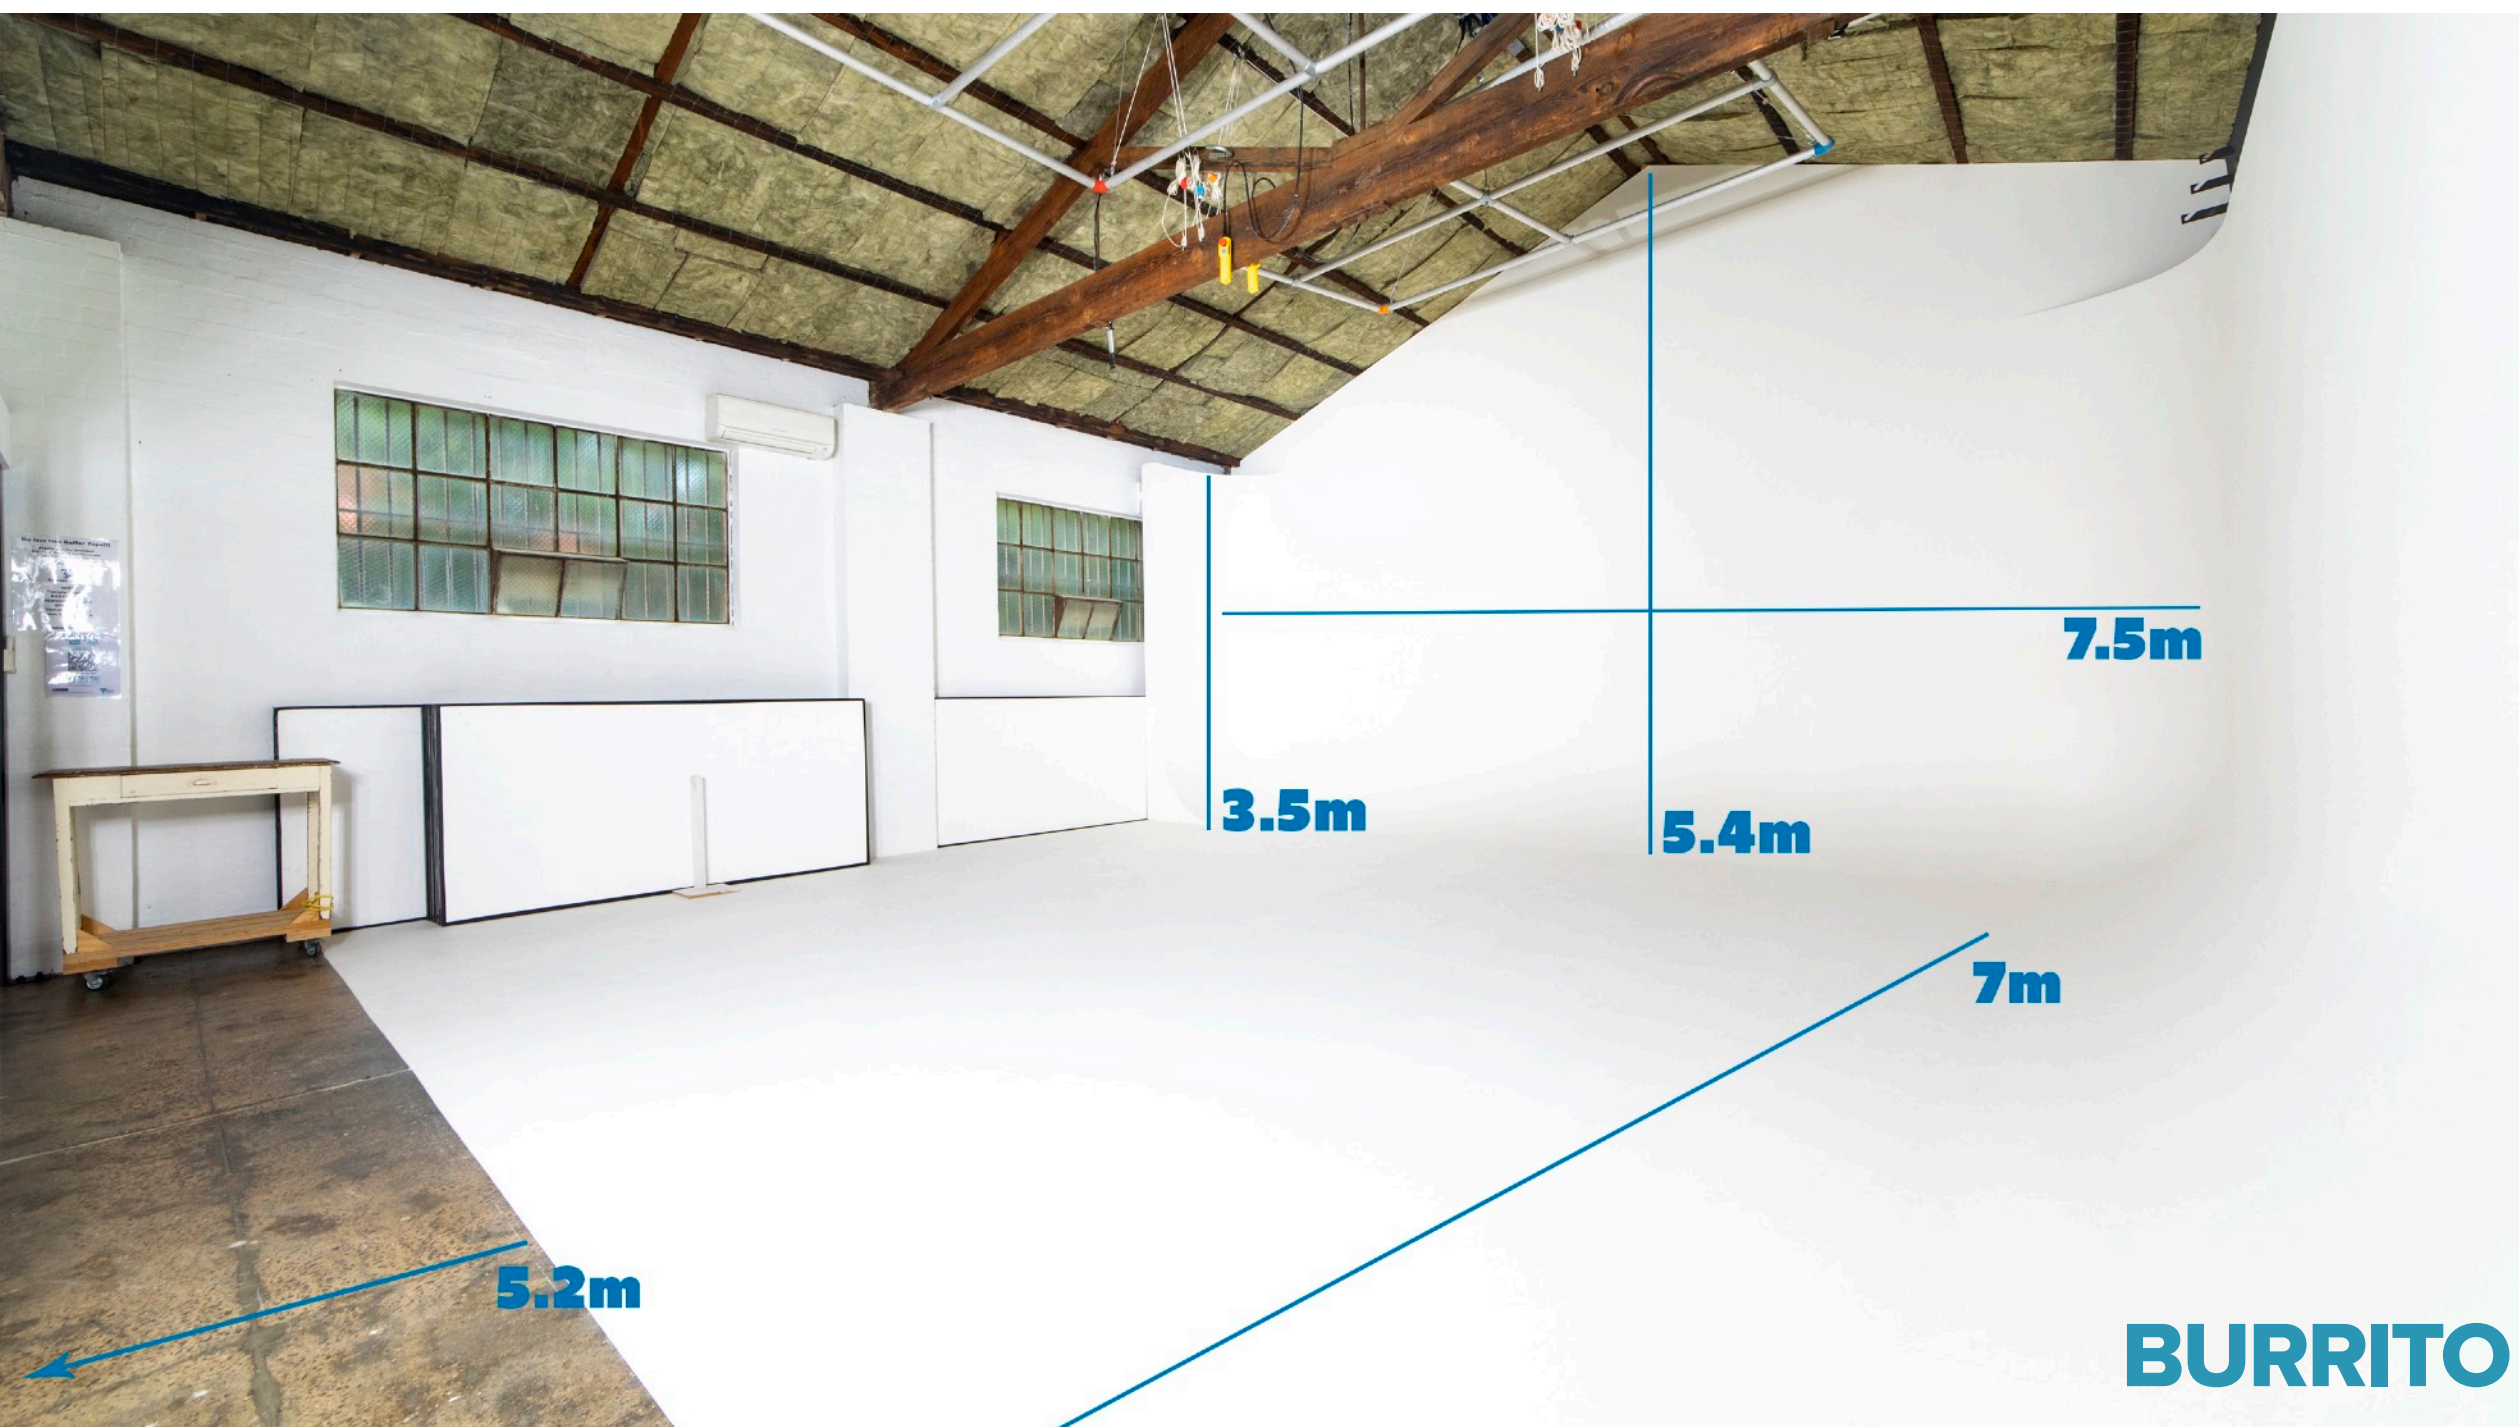

Main Studio 9021 2085
Tom (Manager) 0417 118 279

STUDIO FEATURES

Studio Taco	Studio Burrito
<p>5.2m w x 4.2m d Cyclorama Single Curve Polished Concrete Floor Flat White Wall Multiple Shooting Directions and Options Skylight for late afternoon light, Blinds to Block</p> <p>Studio Appropriate for Stills Shoots Video Shoots note, no blackout, not appropriate for sound</p> <p>Makeup Station Portable Change Room</p> <p>2.4m x 2.4m White Rolling Wall (Request for Fresh Paint, can be painted any custom colour)</p> <p>14 Seat Meeting / Dining Table</p> <p>Wood Burning Fireplace (BYO Wood)</p>	<p>7.5m w x 7m d 2 wall Cyclorama Double Curve Blackout Studio Sound Friendly Studio</p> <p>Studio Appropriate for Stills & Video Shoots</p> <p>Dual Makeup Station Change Room</p> <p>LIGHTING GRIDS 2m x 3m Lighting grids - 150kg Load Capacity Each Floor to 4m Max Height - Electronic Winches All Corners Tilt adjustable. These versatile grids can be used for light rigging, soft box, bounce and set design.</p> <p>3x 10 amp Power Outlets in the Ceiling 20amp 3-Phase Power (12x 10amp Distro available for hire)</p> <p>Green Room Meeting Room with 8 seat table & TV</p> <p>Gas Blower available on request for heating</p>
<p style="text-align: center;">Kitchenette with Bar Fridge, MoccaMaster, Padre Coffee and Tea 300/300 WiFi Air Conditioning Plinths & Apple Boxes Free to use Vintage Wooden Chairs, Stools and Ladders free to use</p> <p>Production Services, Wall Flats, Set Building, Lighting Assistants & Makeup Services are available</p>	

Main Studio 9021 2085
Tom (Manager) 0417 118 279

FLOORPLANS

ENTRANCES

Taco
Entrance

Burrito
Entrance

Taco
Loading

Burrito
Loading