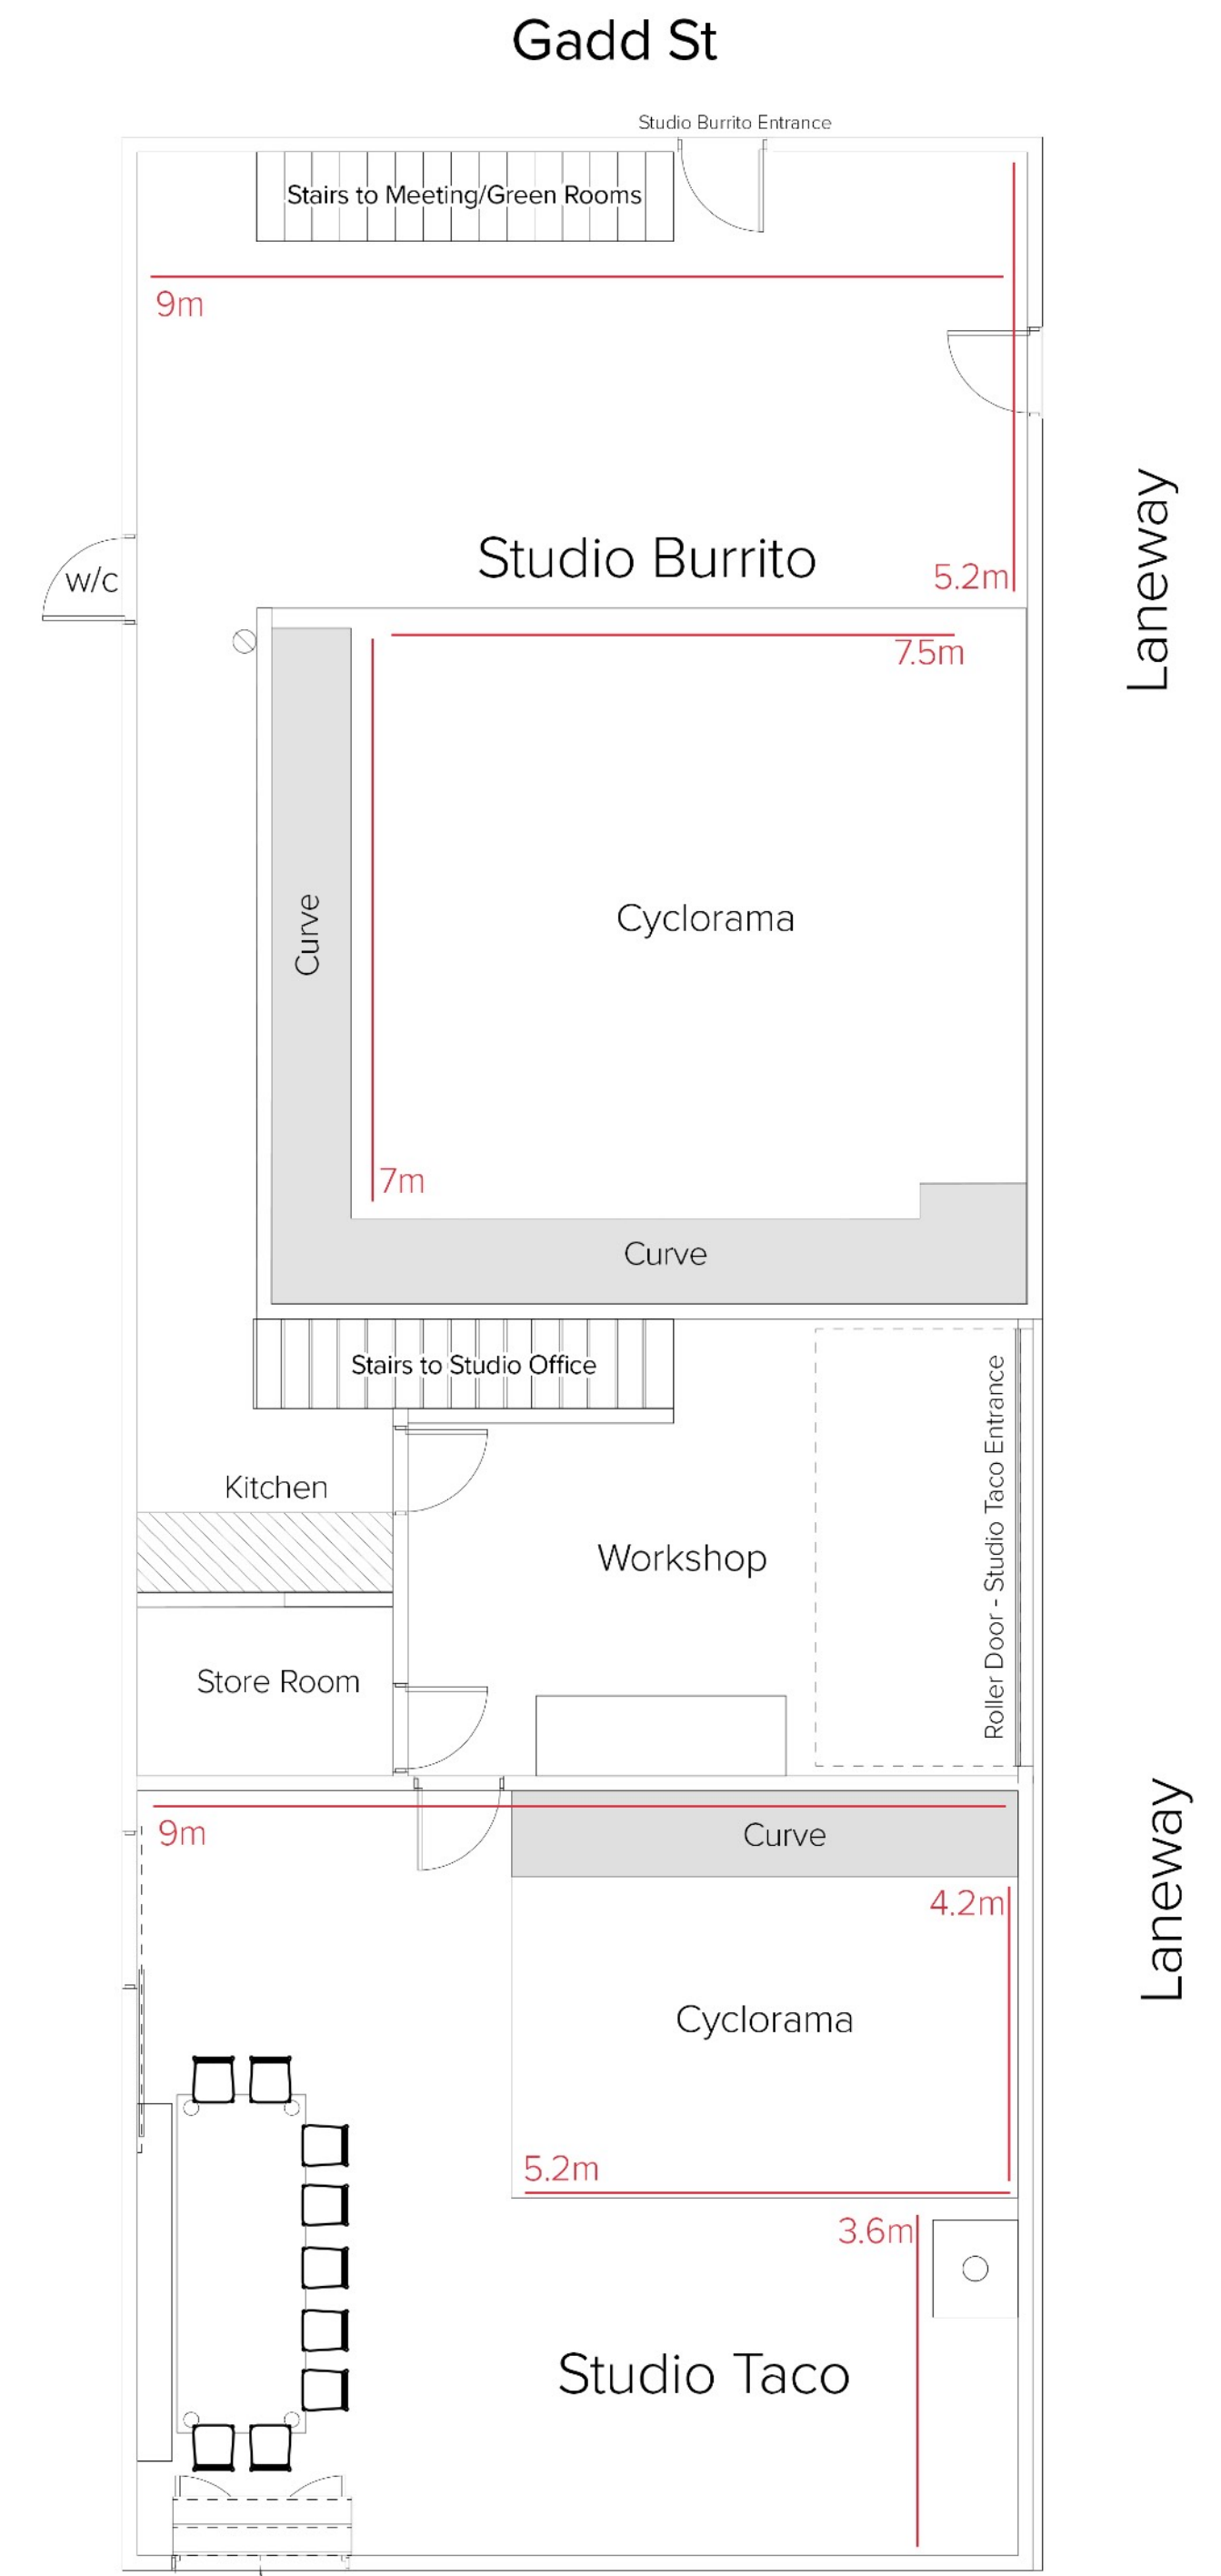

Main Studio 9021 2085
Tom (Manager) 0417 118 279

STUDIO FEATURES

Studio Taco	Studio Burrito
<p>5.2m w x 4.2m d Cyclorama Single Curve Polished Concrete Floor Flat White Wall Multiple Shooting Directions and Options Skylight for late afternoon light, Blinds to Block</p> <p>Studio Appropriate for Stills Shoots Video Shoots note, no blackout, not appropriate for sound</p> <p>Makeup Station Portable Change Room</p> <p>2.4m x 2.4m White Rolling Wall (Request for Fresh Paint, can be painted any custom colour)</p> <p>14 Seat Meeting / Dining Table</p> <p>Wood Burning Fireplace (BYO Wood)</p>	<p>7.5m w x 7m d 2 wall Cyclorama Double Curve Blackout Studio Sound Friendly Studio</p> <p>Studio Appropriate for Stills & Video Shoots</p> <p>Dual Makeup Station Change Room</p> <p>LIGHTING GRIDS 2m x 3m Lighting grids - 150kg Load Capacity Each Floor to 4m Max Height - Electronic Winches All Corners Tilt adjustable. These versatile grids can be used for light rigging, soft box, bounce and set design.</p> <p>3x 10 amp Power Outlets in the Ceiling 20amp 3-Phase Power (12x 10amp Distro available for hire)</p> <p>Green Room Meeting Room with 8 seat table & TV</p> <p>Gas Blower available on request for heating</p>
<p style="text-align: center;">Kitchenette with Bar Fridge, MoccaMaster, Padre Coffee and Tea 300/300 WiFi Air Conditioning Plinths & Apple Boxes Free to use Vintage Wooden Chairs, Stools and Ladders free to use</p> <p>Production Services, Wall Flats, Set Building, Lighting Assistants & Makeup Services are available</p>	

Main Studio 9021 2085
Tom (Manager) 0417 118 279

FLOORPLANS

ENTRANCES

Taco
Entrance

Burrito
Entrance

Taco
Loading

Burrito
Loading