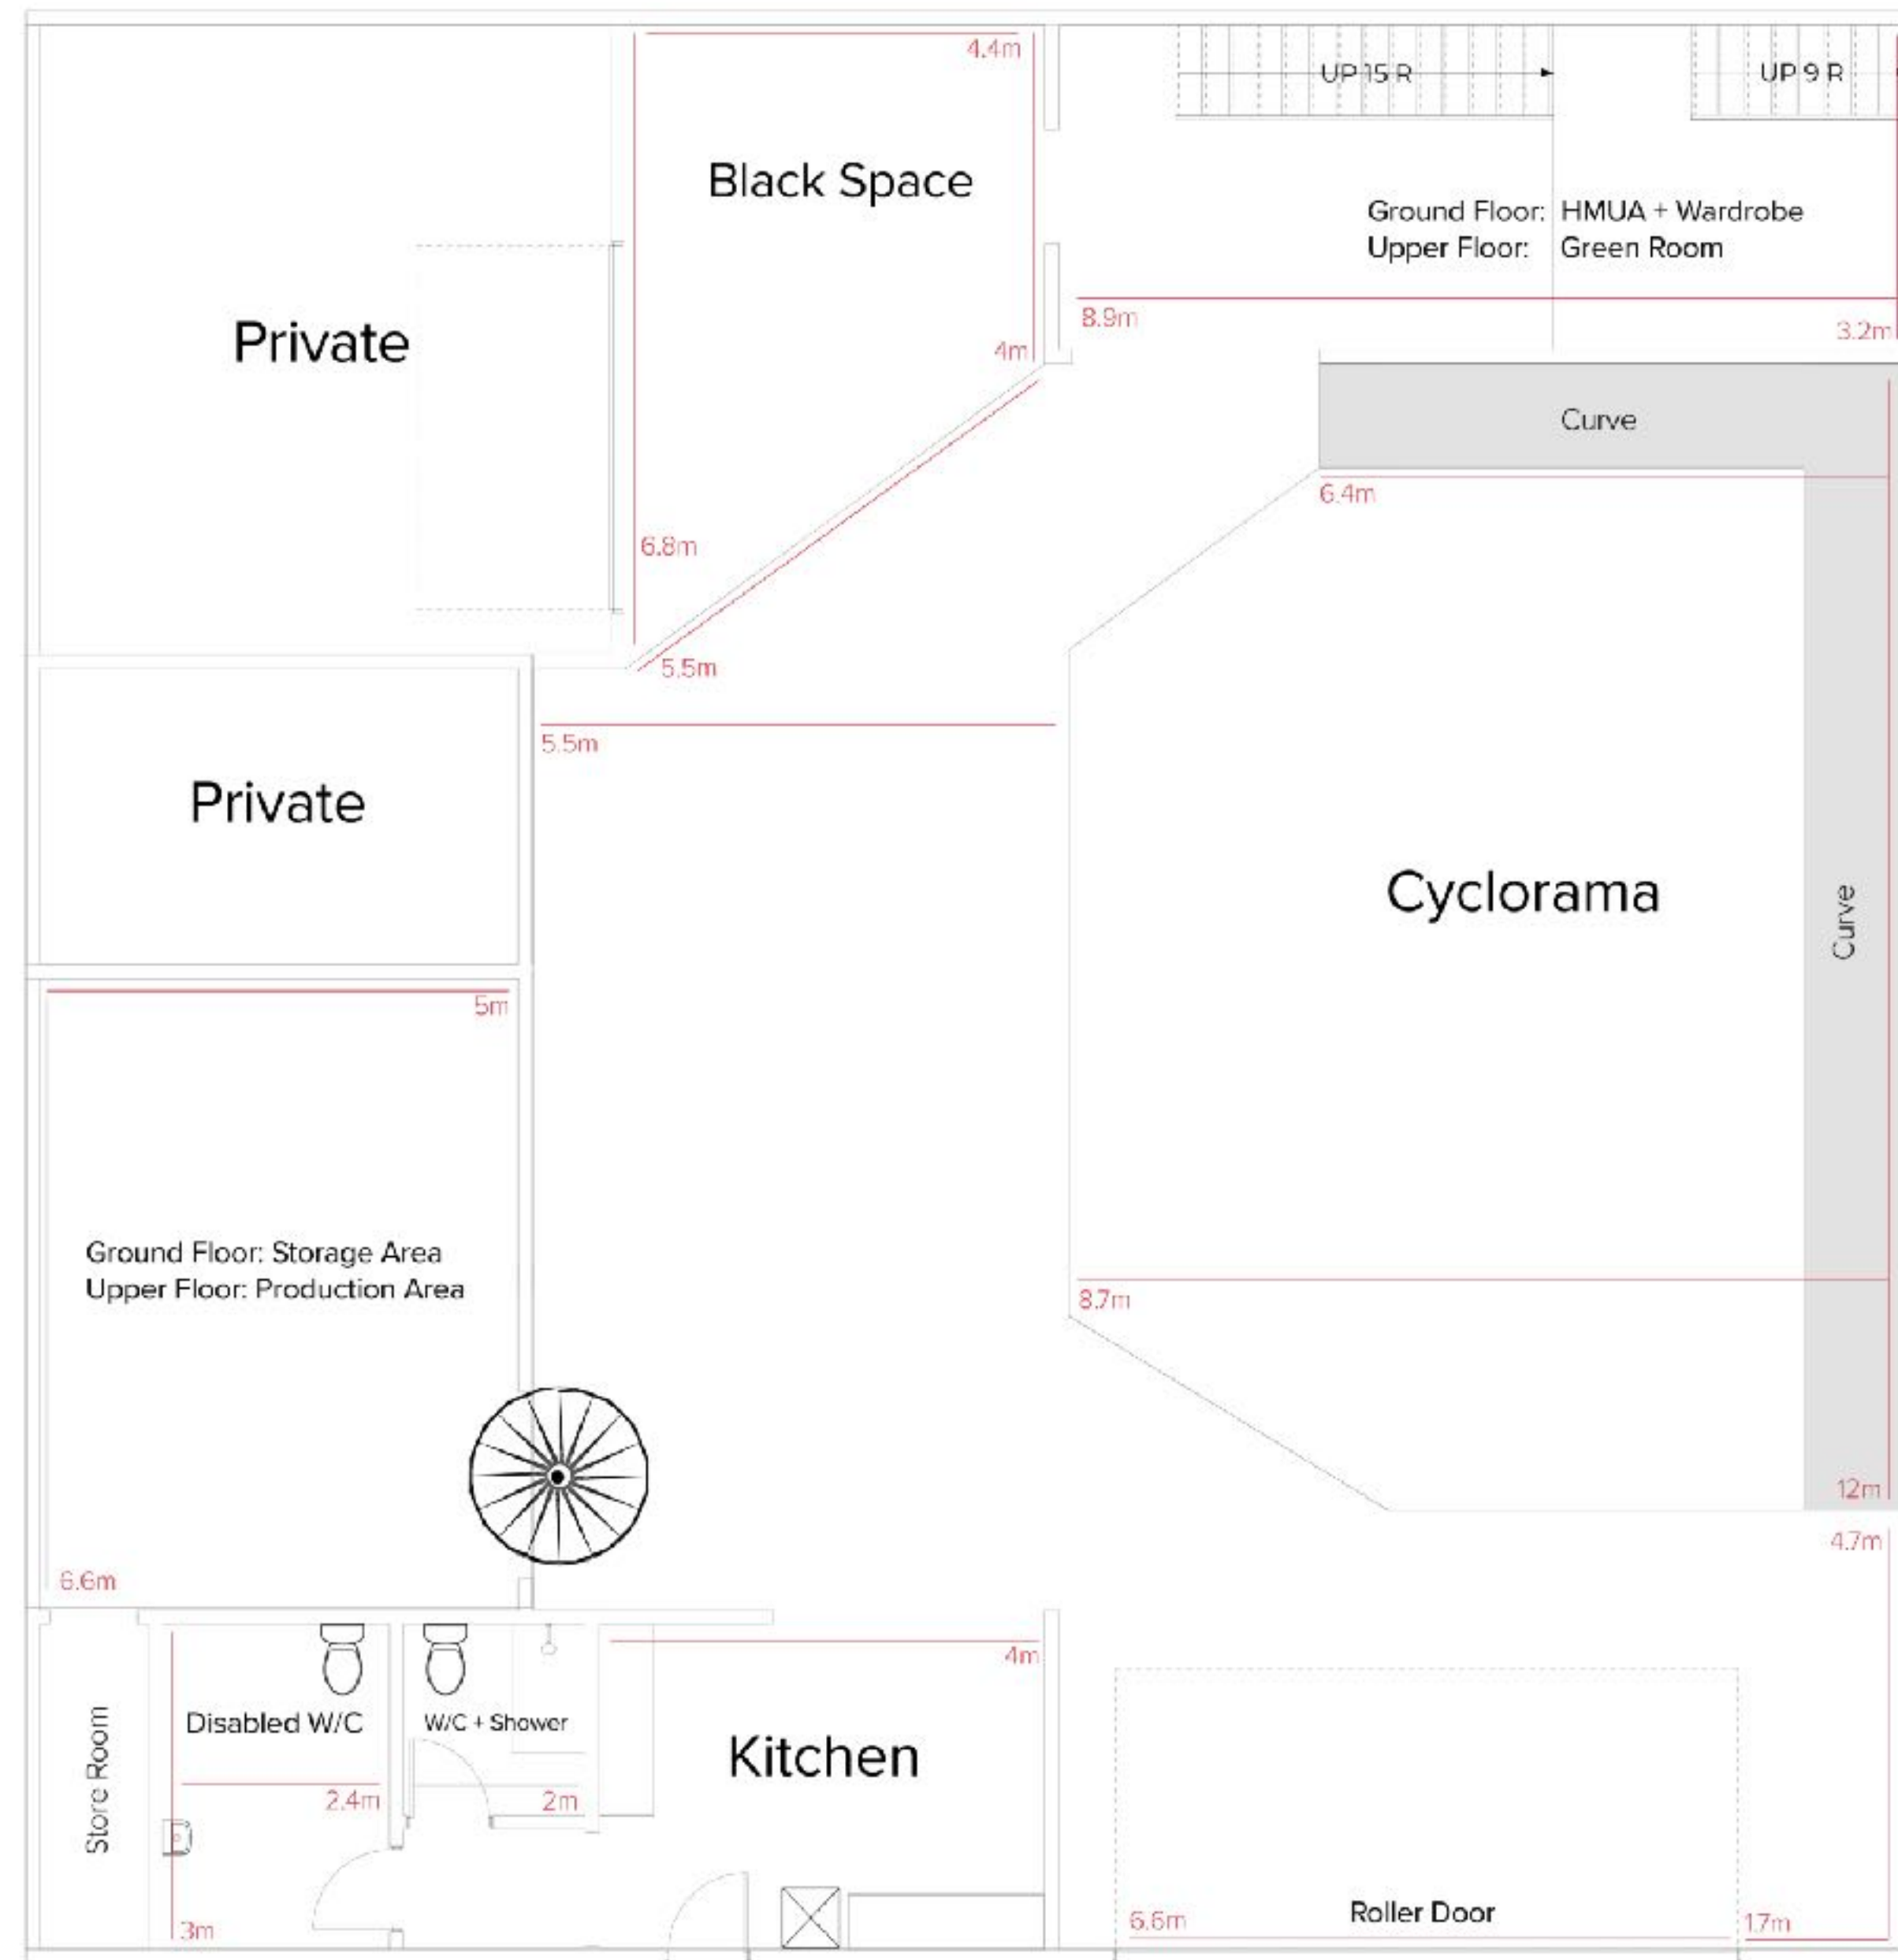

To Mitchell St

Laneway

To Donald St